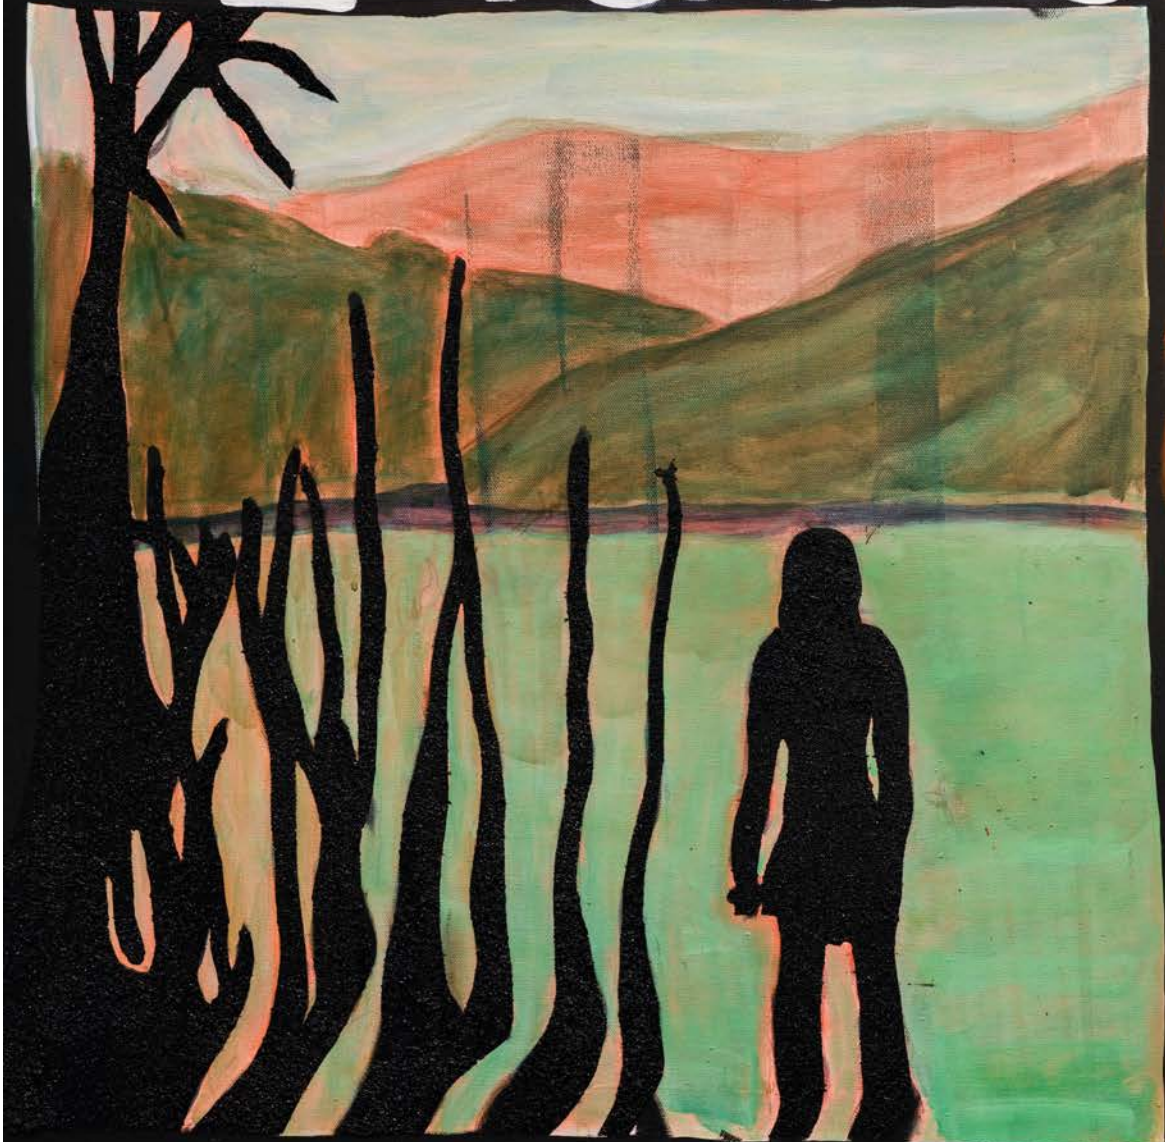

ARTIST:
A.J MANAAKI HOPE
(Waitaha, Kāti Māmoe,
Kāi Tahu, Ngāti Kahu,
Ngāpuhi, Ngāti Te Ata)
SUBJECT:
BELINDA WHITTA
Spray paint, air brush,
enamel, onēpu on canvas
\$800
610 x 910mm
@ajhope.toi

ARTIST: BELINDA WHITTA
SUBJECT: BONNIE WROE
Silver gelatine contact print
203 x 254mm
\$650
[@be.li.n.da](#)