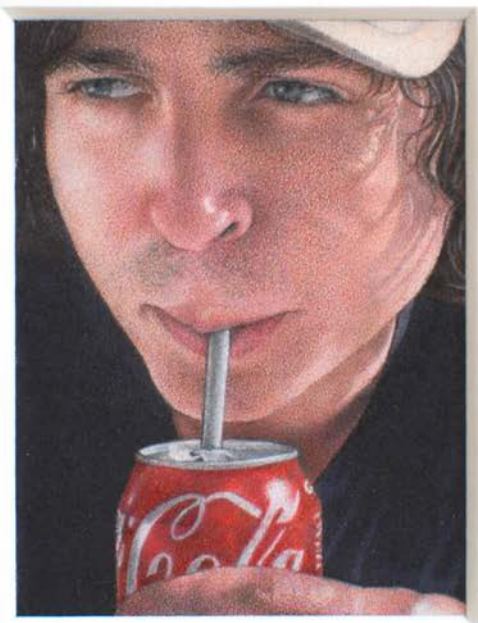

SUBJECT:

A.J MANAAKI HOPE

(Waitaha, Kāti Māmoe,
Kāi Tahu, Ngāti Kahu,
Ngāpuhi, Ngāti Te Ata)

Digital collage on archival
paper, framed

775 x 520mm

\$777

@aappa.pappa

TE TŌRINO

ARTIST:
A.J MANAAKI HOPE
(Waitaha, Kāti Māmoe,
Kāi Tahu, Ngāti Kahu,
Ngāpuhi, Ngāti Te Ata)
SUBJECT:
BELINDA WHITTA
Spray paint, air brush,
enamel, onēpu on canvas
\$800
610 x 910mm
@ajhope.toi

ARTIST: BELINDA WHITTA
SUBJECT: BONNIE WROE
Silver gelatine contact print
203 x 254mm
\$650
[@be.li.n.da](#)