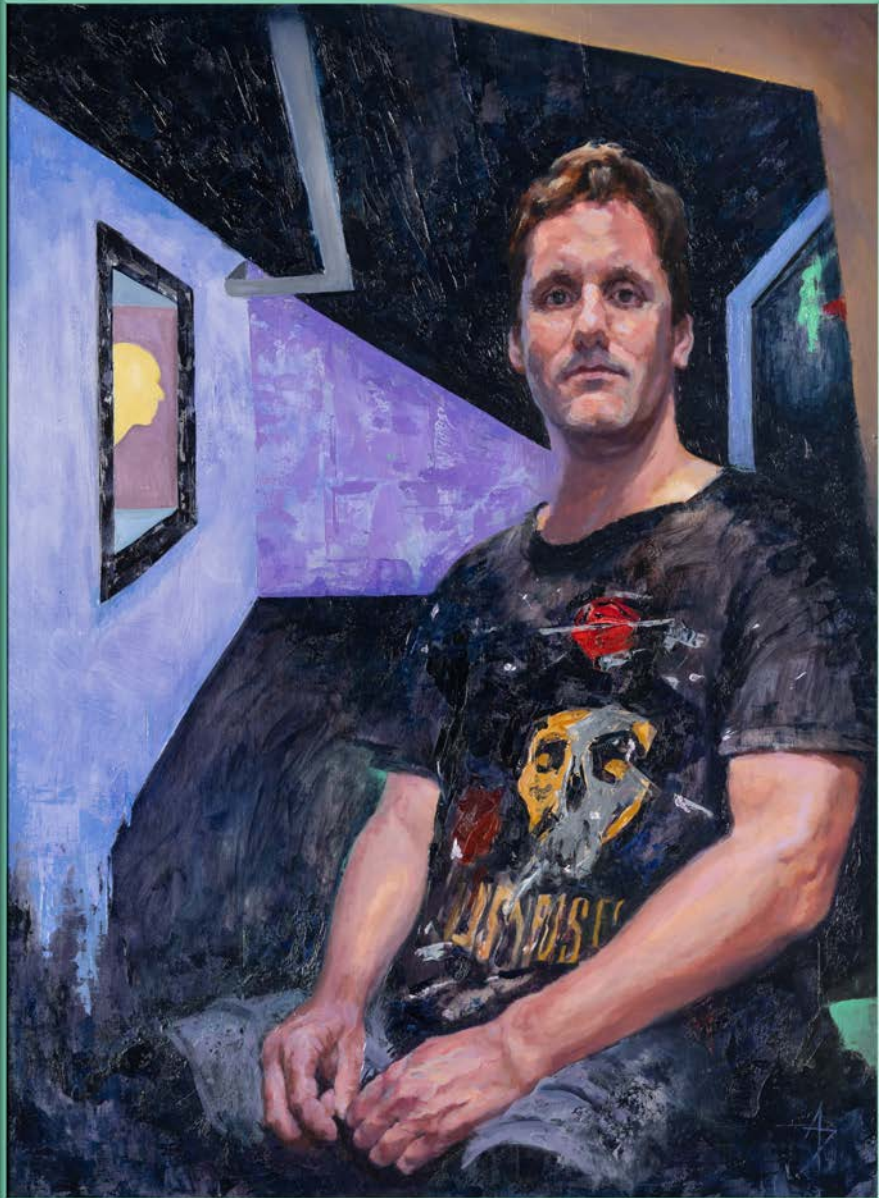

Curator and exhibiting artist, Lindsey Horne

The audience follows the artworks around the exhibition to see how each artist has painted, photographed and created work of another artist. This exhibition shines a light on the artists and puts them in the frame as the subject.

(Ngāti Koata, Ngāti Toa Rangatira, Kāi Tahu)

SUBJECT: AMIT DUTTA

Oil on canvas

630 x 800mm

Koha, please enquire with artist

waiaio.art@gmail.com

[@waiaio_art](https://www.instagram.com/waiaio_art)

ARTIST: AMIT DUTTA
SUBJECT: ARIE HELLEENDOORN
Oil on ACM board
558 c 760mm
\$1 850
@i.a.mit